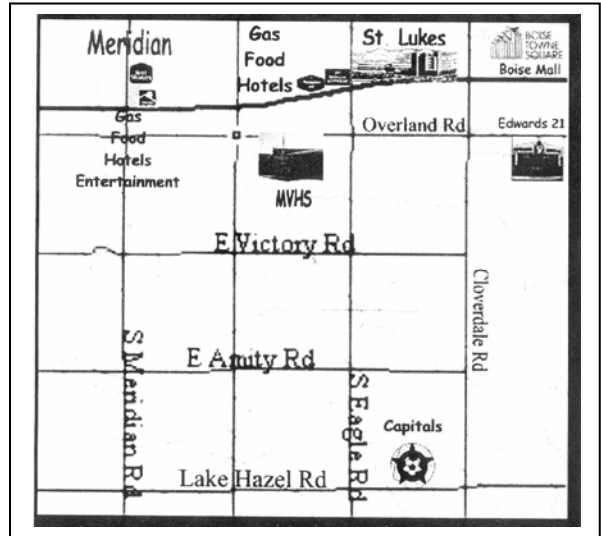

Idaho High School Activities Association
2006 STATE SOCCER TOURNAMENT

October 19 - 21, 2006

Boys / Girls

Site: Capital Soccer Complex, Boise
All Classifications: 5A / 4A / 3A
Capital Soccer Complex is located in the south Boise/Meridian area off Lake Hazel Rd, between Meridian Rd. and Cloverdale Rd.

Manager: Cliff Rice, AD, Mountain View H.S.
Ph: 855-4070

IHSAA Administrator: John Billetz, Executive Dir.
Ph: 375-7027
Email: admin@idhsaa.org

TIME SCHEDULE

The following schedule is for both boys and girls games.

<u>Thursday</u>				<u>Friday</u>				<u>Saturday</u>			
	3A	4A	5A		3A	4A	5A		3A	4A	5A
Game 1	9:30	12:15	3:00	Game 5	9:30	12:15	3:00	Game 9	9:30	12:15	3:00
Game 2	9:30	12:15	3:00	Game 6	9:30	12:15	3:00	Game 10	9:30	12:15	3:00
Game 3	9:30	12:15	3:00	Game 7	9:30	12:15	3:00	Game 11	9:30	12:15	3:00
Game 4	9:30	12:15	3:00	Game 8	9:30	12:15	3:00				

ADMISSION

General Admission per day $ 5.00
Discount Admission per day* $ 4.00

*Senior citizens, students in grades 7-12 with an activity card and all students in grades 1-6 may purchase discount tickets. Children under age 6 admitted free.