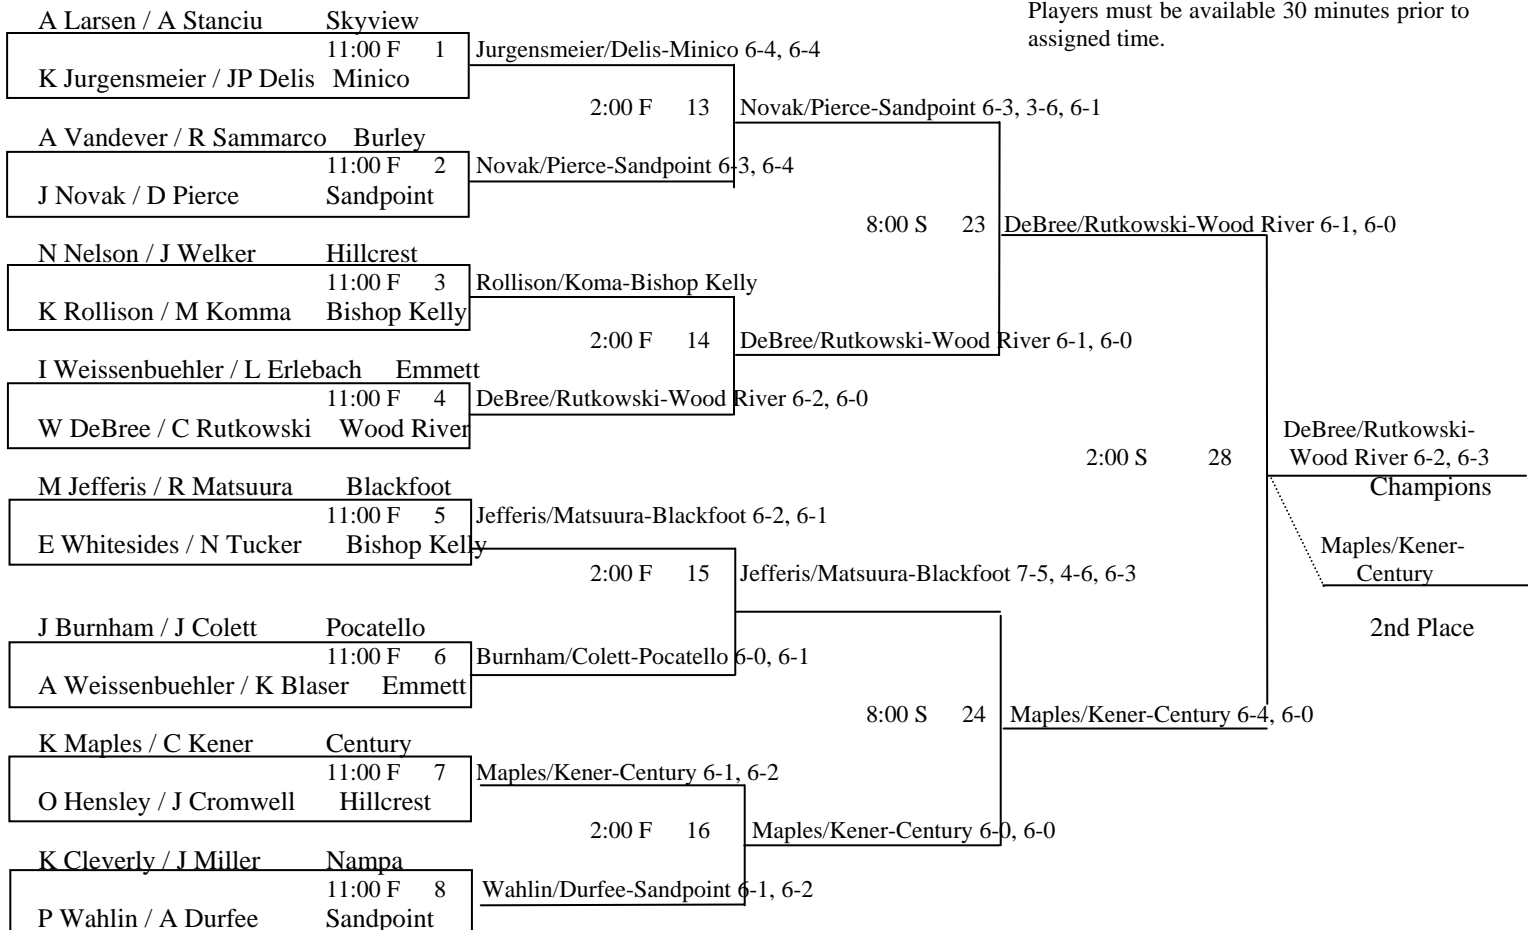

2007 STATE TENNIS TOURNAMENT

4A Mixed Doubles

Championship Bracket